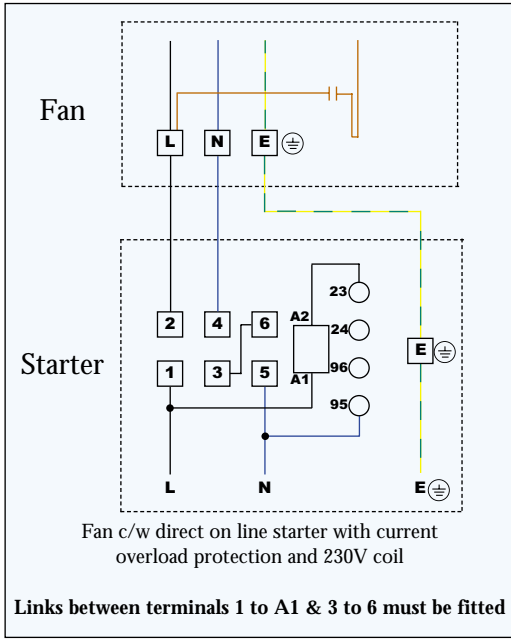

Single Phase In-line Quiet Pack Duct Fans

Wiring Diagrams 230V 1PH 50Hz Supply

D.O.L. STARTER WIRING DIAGRAM

SINGLE PHASE ELECTRONIC SPEED CONTROLLER WIRING DIAGRAM

SINGLE PHASE AUTO TRANSFORMER SPEED CONTROLLER WIRING DIAGRAM