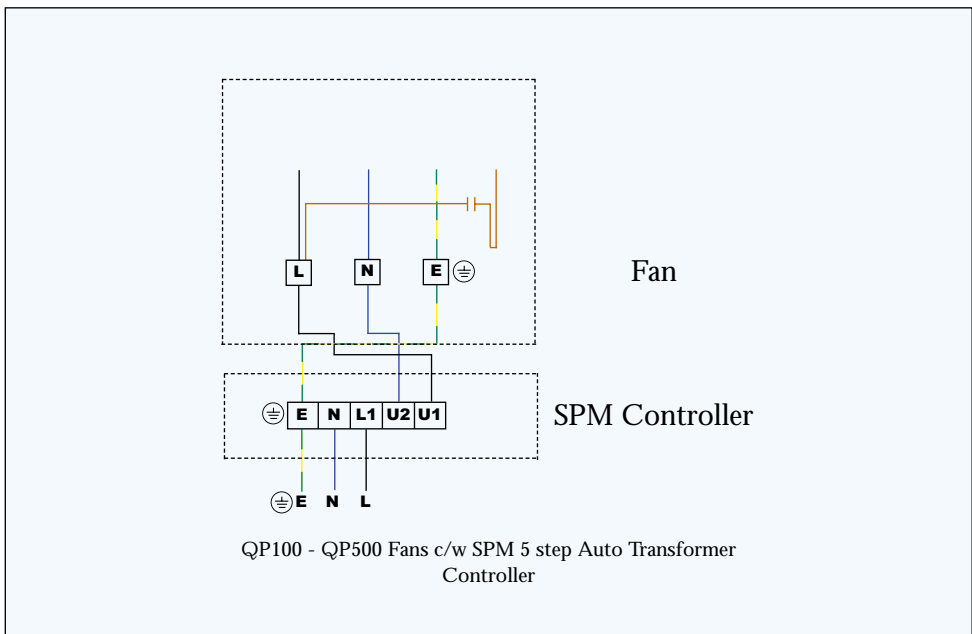

Single Phase In-line Quiet Pack Duct Fans

Wiring Diagrams 230V 1PH 50Hz Supply

D.O.L. STARTER WIRING DIAGRAM

SINGLE PHASE ELECTRONIC SPEED CONTROLLER WIRING DIAGRAM

SINGLE PHASE AUTO TRANSFORMER SPEED CONTROLLER WIRING DIAGRAM