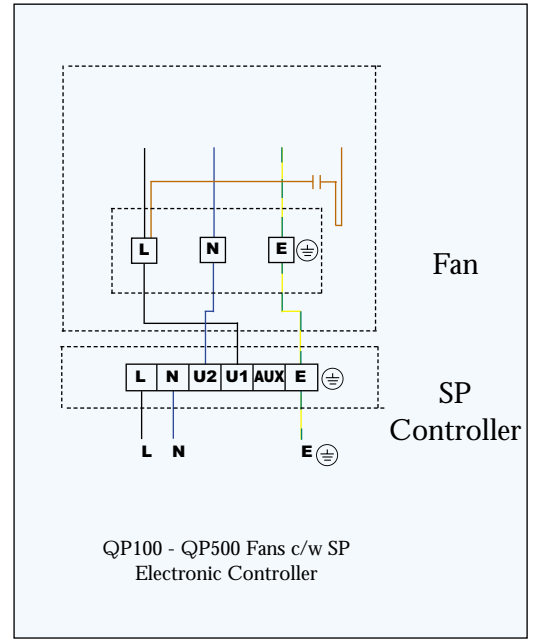

Single Phase In-line Quiet Pack Duct Fans

Wiring Diagrams 230V 1PH 50Hz Supply

D.O.L. STARTER WIRING DIAGRAM

SINGLE PHASE ELECTRONIC SPEED CONTROLLER WIRING DIAGRAM

SINGLE PHASE AUTO TRANSFORMER SPEED CONTROLLER WIRING DIAGRAM