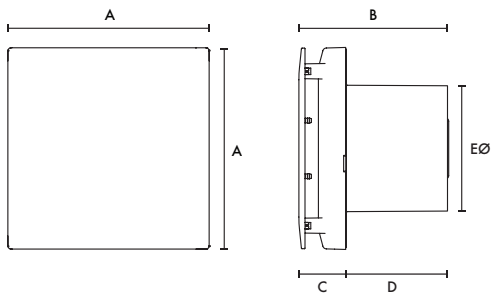

Dimensions (mm)

Closed Grille

Grille	A	B	C	D	EØ
Closed	160	117	37	80	99

Weight 0.7kg