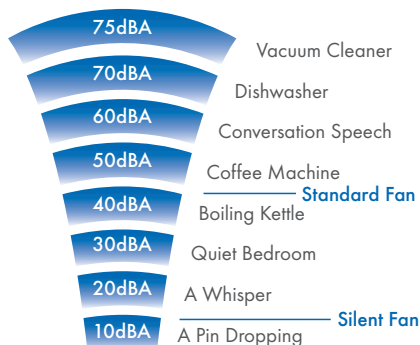

Silent Fan Axial Bathroom/Toilet Fan

The Silent Fan Range from Vent-Axia not only delivers stylish and silent ventilation without compromise on performance, but also comes with multiple model options providing flexibility when choosing the right fan.