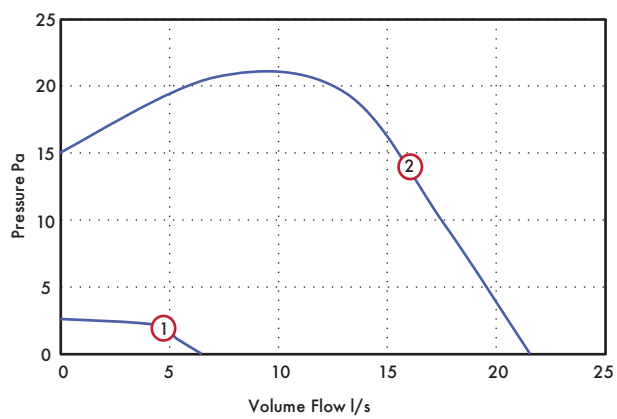

Closed Grille

Grille	A	B	C	D	EØ
Closed	160	117	37	80	99

Weight 0.7kg

Performance Guide

Closed Grille

	Model	Speed	l/s	Watts	Warranty (years)
2 Speed	VASF100B/T/ HT	① Low	6	2.7	2
		② High	15	4.8	
Variable Speed	VASF100BV/ TV/HTV	③ Min	6	1.7	5
		④ Max	22	7.5	
Variable Speed	VASF100TC/ HTC	Adjustable Trickle	6 - 15	1.7 - 5	5
		Boost	Adjustable Trickle + 10 (Up to a max of 22 installed)		

All performance testing was done in 'through the wall conditions' - installed with 400mm rigid ducting and an exit terminal.