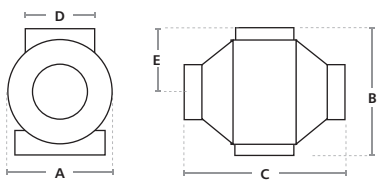

IDEAL REPLACEMENT

Technical Data

Description	230V
Max Extract Volume (l/s)	High 52/Low 40
Max Extract Volume (m ³ /h)	High 187/Low 145
Max Pressure (Pa)	135
Supply Frequency (Hz)	50
Max Power (W)	High 28/Low 25
Max Sound Level dB(A) @ 3m	High 34/Low 27
Weight (kg) (Fan Only)	1.4
IP Rating	X4
Max Operating Temperature (°C)	40
Warranty	2 yrs

Dimensions

Measured in mm
A: 160 B: 195 C: 260 D: 96 E: 102

Performance

100mm (4") High Performance with Light (Mixed Flow)

SPOTVENT RANGE (Mixed Flow)

- Includes ceiling light grille
- Very high air flow performance
- Concealed fan for discreet operation
- Ideal for longer duct runs

Dimensions

Measured in mm
A: 160 B: 195 C: 260 D: 96 E: 102

Performance

Models	Duct Kit	Pull Cord	Timer	Humidistat	PIR
VIT100B					
VIT100TB			•		
DVF831ET	•				
DVF832ET	•	•			

Models	Duct Kit	Pull Cord	Timer	Humidistat	PIR
SPV831ETWCG	•				
SPV832ETWCG	•	•			