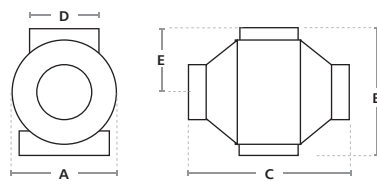

Dimensions

Measured in mm
A: 160 B: 195 C: 260 D: 96 E: 102

Performance

100mm (4") High Performance with Light (Mixed Flow)

SPOTVENT RANGE (Mixed Flow)

- Includes ceiling light grille
- Very high air flow performance
- Concealed fan for discreet operation
- Ideal for longer duct runs

Dimensions

Measured in mm
A: 160 B: 195 C: 260 D: 96 E: 102

Performance

Models	Duct Kit	Pull Cord	Timer	Humidistat	PIR
VIT100B					
VIT100TB			•		
DVF831ET	•				
DVF832ET	•	•			

Models	Duct Kit	Pull Cord	Timer	Humidistat	PIR
SPV831ETWCG	•				
SPV832ETWCG	•	•			