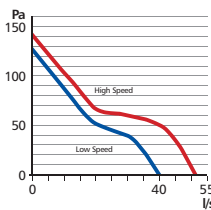

IDEAL REPLACEMENT

Technical Data

Description	230V
Max Extract Volume (l/s)	High 52/Low 40
Max Extract Volume (m ³ /h)	High 187/Low 145
Max Pressure (Pa)	135
Supply Frequency (Hz)	50
Max Power (W)	High 28/Low 25
Max Sound Level dB(A) @ 3m	High 34/Low 27
Weight (kg) (Fan Only)	1.4
IP Rating	X4
Max Operating Temperature (°C)	40
Warranty	2 yrs

Dimensions

Measured in mm
A: 160 B: 195 C: 260 D: 96 E: 102

Performance

100mm (4") High Performance with Light (Mixed Flow)

SPOTVENT RANGE (Mixed Flow)

- Includes ceiling light grille
- Very high air flow performance
- Concealed fan for discreet operation
- Ideal for longer duct runs