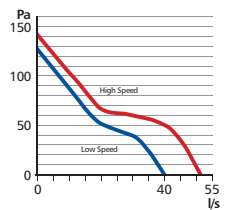

Performance