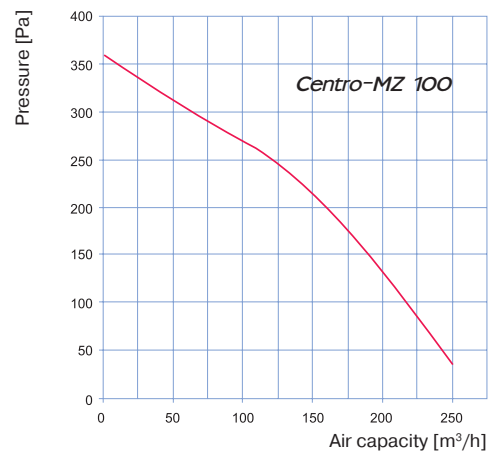

Sound-power level	Octave-frequency band [Hz]								
	Gen	63	125	250	500	1000	2000	4000	8000
L_{WA} to inlet, [dBA]	72	47	67	68	67	60	54	53	42
L_{WA} to outlet, [dBA]	73	56	67	72	66	63	58	57	42
L_{WA} to environment, [dBA]	64	43	60	57	41	24	6	17	24