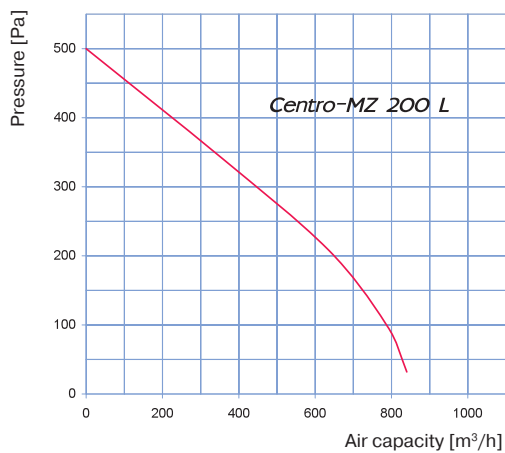

Sound-power level	Octave-frequency band [Hz]								
	Gen	63	125	250	500	1000	2000	4000	8000
L_{WA} to inlet, [dBA]	76	47	68	65	70	67	59	58	50
L_{WA} to outlet, [dBA]	76	49	71	69	72	63	63	60	53
L_{WA} to environment, [dBA]	64	46	61	57	48	32	27	48	42

Sound-power level	Octave-frequency band [Hz]								
	Gen	63	125	250	500	1000	2000	4000	8000
L_{WA} to inlet, [dBA]	73	51	66	68	71	67	64	58	52
L_{WA} to outlet, [dBA]	79	51	73	69	74	67	65	60	50
L_{WA} to environment, [dBA]	68	47	64	64	46	32	30	44	42