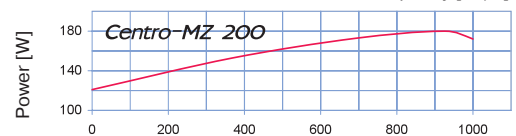

Sound-power level	Octave-frequency band [Hz]								
	Gen	63	125	250	500	1000	2000	4000	8000
L_{WA} to inlet, [dBA]	76	47	68	65	70	67	59	58	50
L_{WA} to outlet, [dBA]	76	49	71	69	72	63	63	60	53
L_{WA} to environment, [dBA]	64	46	61	57	48	32	27	48	42

Sound-power level	Octave-frequency band [Hz]								
	Gen	63	125	250	500	1000	2000	4000	8000
L_{WA} to inlet, [dBA]	73	51	66	68	71	67	64	58	52
L_{WA} to outlet, [dBA]	79	51	73	69	74	67	65	60	50
L_{WA} to environment, [dBA]	68	47	64	64	46	32	30	44	42