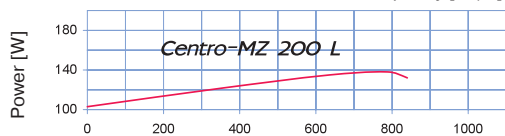

Sound-power level	Octave-frequency band [Hz]								
	Gen	63	125	250	500	1000	2000	4000	8000
L_{WA} to inlet, [dBA]	76	47	68	65	70	67	59	58	50
L_{WA} to outlet, [dBA]	76	49	71	69	72	63	63	60	53
L_{WA} to environment, [dBA]	64	46	61	57	48	32	27	48	42

Sound-power level	Octave-frequency band [Hz]								
	Gen	63	125	250	500	1000	2000	4000	8000
L_{WA} to inlet, [dBA]	73	51	66	68	71	67	64	58	52
L_{WA} to outlet, [dBA]	79	51	73	69	74	67	65	60	50
L_{WA} to environment, [dBA]	68	47	64	64	46	32	30	44	42