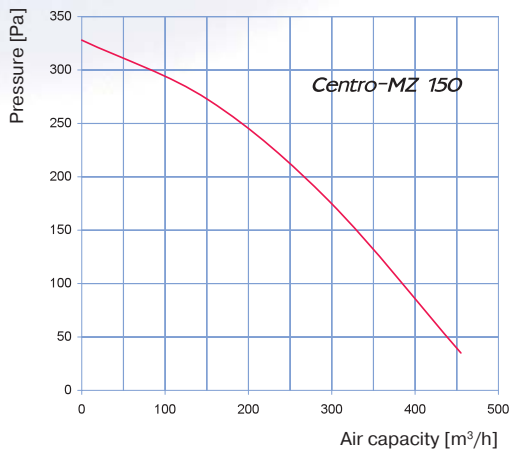

Specifications

Parameters	Centro-MZ 150	Centro-MZ 160	Centro-MZ 200 L	Centro-MZ 200
Voltage [V / 50 Hz]	230	230	230	230
Power [W]	75	78	139	157
Current [A]	0.33	0.34	0.61	0.69
Maximum air capacity [m³/h]	455	455	840	1000
RPM [min⁻¹]	2770	2760	2790	2740
Sound pressure level at 3 m distance [dBA]	46	46	48	50
Max. operating temperature [°C]	-25 +55	-25 +55	-25 +50	-25 +45
SEC class	B			
Ingress protection rating	IPX4	IPX4	IPX4	IPX4

Sound-power level	Octave-frequency band [Hz]								
	Gen	63	125	250	500	1000	2000	4000	8000
L_{WA} to inlet, [dBA]	72	42	65	64	64	61	60	48	38
L_{WA} to outlet, [dBA]	73	47	68	66	69	64	59	47	41
L_{WA} to environment, [dBA]	63	41	59	54	37	18	17	29	22

Sound-power level	Octave-frequency band [Hz]								
	Gen	63	125	250	500	1000	2000	4000	8000
L_{WA} to inlet, [dBA]	69	42	67	66	63	61	58	48	35
L_{WA} to outlet, [dBA]	72	46	69	65	68	64	63	50	40
L_{WA} to environment, [dBA]	60	41	60	53	36	20	18	30	24