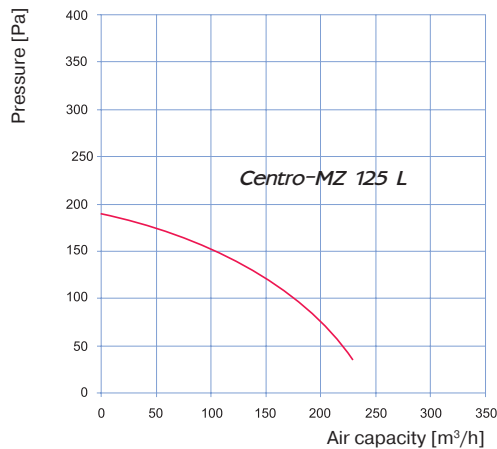

Sound-power level	Octave-frequency band [Hz]								
	Gen	63	125	250	500	1000	2000	4000	8000
L_{WA} to inlet, [dBA]	59	31	52	54	53	49	46	35	30
L_{WA} to outlet, [dBA]	61	35	53	56	60	51	49	35	34
L_{WA} to environment, [dBA]	64	46	60	59	43	33	15	30	28