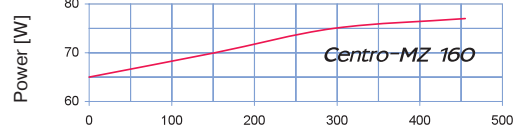

Specifications

Parameters	Centro-MZ 150	Centro-MZ 160	Centro-MZ 200 L	Centro-MZ 200
Voltage [V / 50 Hz]	230	230	230	230
Power [W]	75	78	139	157
Current [A]	0.33	0.34	0.61	0.69
Maximum air capacity [m³/h]	455	455	840	1000
RPM [min⁻¹]	2770	2760	2790	2740
Sound pressure level at 3 m distance [dBA]	46	46	48	50
Max. operating temperature [°C]	-25 +55	-25 +55	-25 +50	-25 +45
SEC class	B			
Ingress protection rating	IPX4	IPX4	IPX4	IPX4

Sound-power level	Octave-frequency band [Hz]								
	Gen	63	125	250	500	1000	2000	4000	8000
L_{WA} to inlet, [dBA]	72	42	65	64	64	61	60	48	38
L_{WA} to outlet, [dBA]	73	47	68	66	69	64	59	47	41
L_{WA} to environment, [dBA]	63	41	59	54	37	18	17	29	22

Sound-power level	Octave-frequency band [Hz]								
	Gen	63	125	250	500	1000	2000	4000	8000
L_{WA} to inlet, [dBA]	69	42	67	66	63	61	58	48	35
L_{WA} to outlet, [dBA]	72	46	69	65	68	64	63	50	40
L_{WA} to environment, [dBA]	60	41	60	53	36	20	18	30	24