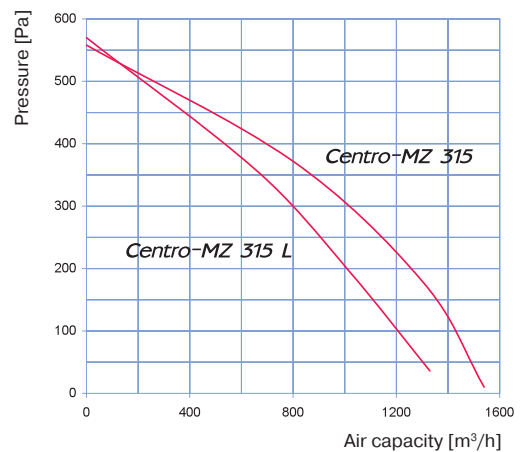

Sound-power level	Octave-frequency band [Hz]								
	Gen	63	125	250	500	1000	2000	4000	8000
Centro-M 315 L									
L_{WA} to inlet, [dBA]	70	35	53	61	65	67	61	58	56
L_{WA} to outlet, [dBA]	74	41	54	64	73	70	65	62	60
L_{WA} to environment, [dBA]	59	35	49	53	50	46	51	50	50
Centro-M 315									
L_{WA} to inlet, [dBA]	77	53	66	71	69	68	66	63	60
L_{WA} to outlet, [dBA]	78	58	71	74	72	71	71	63	63
L_{WA} to environment, [dBA]	70	55	66	61	57	48	54	56	51