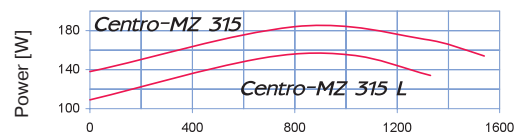

Sound-power level	Octave-frequency band [Hz]								
	Gen	63	125	250	500	1000	2000	4000	8000
Centro-M 315 L									
L_{WA} to inlet, [dBA]	70	35	53	61	65	67	61	58	56
L_{WA} to outlet, [dBA]	74	41	54	64	73	70	65	62	60
L_{WA} to environment, [dBA]	59	35	49	53	50	46	51	50	50
Centro-M 315									
L_{WA} to inlet, [dBA]	77	53	66	71	69	68	66	63	60
L_{WA} to outlet, [dBA]	78	58	71	74	72	71	71	63	63
L_{WA} to environment, [dBA]	70	55	66	61	57	48	54	56	51