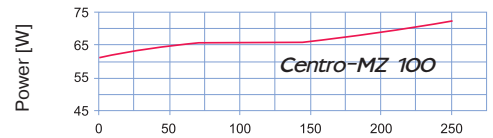

Sound-power level	Octave-frequency band [Hz]								
	Gen	63	125	250	500	1000	2000	4000	8000
L_{WA} to inlet, [dBA]	72	47	67	68	67	60	54	53	42
L_{WA} to outlet, [dBA]	73	56	67	72	66	63	58	57	42
L_{WA} to environment, [dBA]	64	43	60	57	41	24	6	17	24