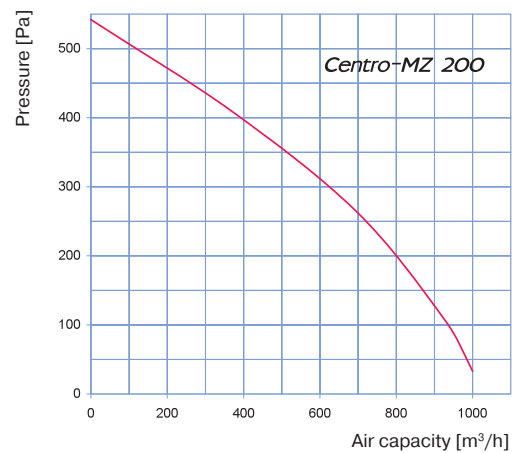

Sound-power level	Octave-frequency band [Hz]								
	Gen	63	125	250	500	1000	2000	4000	8000
L_{WA} to inlet, [dBA]	76	47	68	65	70	67	59	58	50
L_{WA} to outlet, [dBA]	76	49	71	69	72	63	63	60	53
L_{WA} to environment, [dBA]	64	46	61	57	48	32	27	48	42

Sound-power level	Octave-frequency band [Hz]								
	Gen	63	125	250	500	1000	2000	4000	8000
L_{WA} to inlet, [dBA]	73	51	66	68	71	67	64	58	52
L_{WA} to outlet, [dBA]	79	51	73	69	74	67	65	60	50
L_{WA} to environment, [dBA]	68	47	64	64	46	32	30	44	42