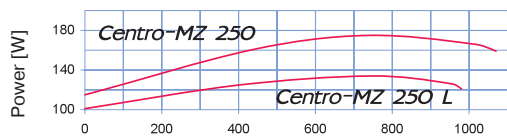

Specifications

Parameters	Centro-MZ 250 L	Centro-MZ 250	Centro-MZ 315 L	Centro-MZ 315
Voltage [V / 50 Hz]	230	230	230	230
Power [W]	134	152	151	185
Current [A]	0.59	0.66	0.66	0.81
Maximum air capacity [m³/h]	980	1070	1330	1540
RPM [min⁻¹]	2785	2765	2680	2730
Sound pressure level at 3 m distance [dBA]	51	52	52	53
Max. operating temperature [°C]	-25 +50	-25 +50	-25 +50	-25 +45
SEC class	B		-	-
Ingress protection rating	IPX4	IPX4	IPX4	IPX4

Sound-power level	Octave-frequency band [Hz]								
	Gen	63	125	250	500	1000	2000	4000	8000
Centro-M 250 L									
L_{WA} to inlet, [dBA]	69	46	59	61	65	62	58	60	54
L_{WA} to outlet, [dBA]	74	49	59	63	66	67	62	64	56
L_{WA} to environment, [dBA]	60	42	54	54	44	37	37	52	45
Centro-M 250									
L_{WA} to inlet, [dBA]	75	60	66	67	67	67	63	56	45
L_{WA} to outlet, [dBA]	76	60	73	71	69	65	66	59	46
L_{WA} to environment, [dBA]	65	58	62	60	47	43	40	47	36