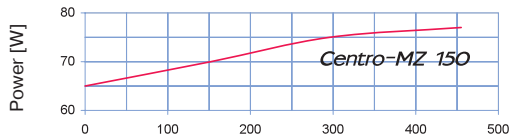

Specifications

Parameters	Centro-MZ 150	Centro-MZ 160	Centro-MZ 200 L	Centro-MZ 200
Voltage [V / 50 Hz]	230	230	230	230
Power [W]	75	78	139	157
Current [A]	0.33	0.34	0.61	0.69
Maximum air capacity [m³/h]	455	455	840	1000
RPM [min⁻¹]	2770	2760	2790	2740
Sound pressure level at 3 m distance [dBA]	46	46	48	50
Max. operating temperature [°C]	-25 +55	-25 +55	-25 +50	-25 +45
SEC class	B			
Ingress protection rating	IPX4	IPX4	IPX4	IPX4

Sound-power level	Octave-frequency band [Hz]								
	Gen	63	125	250	500	1000	2000	4000	8000
L_{WA} to inlet, [dBA]	72	42	65	64	64	61	60	48	38
L_{WA} to outlet, [dBA]	73	47	68	66	69	64	59	47	41
L_{WA} to environment, [dBA]	63	41	59	54	37	18	17	29	22

Sound-power level	Octave-frequency band [Hz]								
	Gen	63	125	250	500	1000	2000	4000	8000
L_{WA} to inlet, [dBA]	69	42	67	66	63	61	58	48	35
L_{WA} to outlet, [dBA]	72	46	69	65	68	64	63	50	40
L_{WA} to environment, [dBA]	60	41	60	53	36	20	18	30	24