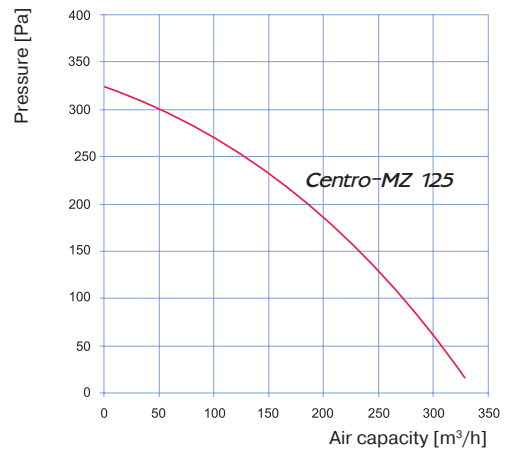

Sound-power level	Octave-frequency band [Hz]								
	Gen	63	125	250	500	1000	2000	4000	8000
L_{WA} to inlet, [dBA]	75	56	63	68	69	64	61	52	41
L_{WA} to outlet, [dBA]	75	58	71	74	72	65	65	56	47
L_{WA} to environment, [dBA]	64	52	64	59	48	36	23	30	27