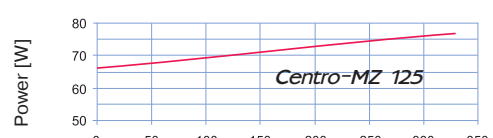

Sound-power level	Octave-frequency band [Hz]								
	Gen	63	125	250	500	1000	2000	4000	8000
L_{WA} to inlet, [dBA]	75	56	63	68	69	64	61	52	41
L_{WA} to outlet, [dBA]	75	58	71	74	72	65	65	56	47
L_{WA} to environment, [dBA]	64	52	64	59	48	36	23	30	27