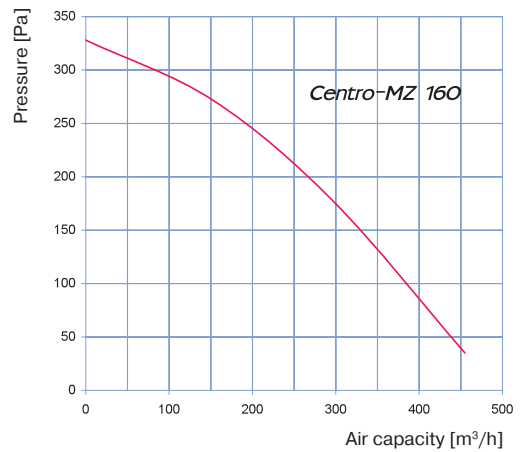

Specifications

Parameters	Centro-MZ 150	Centro-MZ 160	Centro-MZ 200 L	Centro-MZ 200
Voltage [V / 50 Hz]	230	230	230	230
Power [W]	75	78	139	157
Current [A]	0.33	0.34	0.61	0.69
Maximum air capacity [m³/h]	455	455	840	1000
RPM [min⁻¹]	2770	2760	2790	2740
Sound pressure level at 3 m distance [dBA]	46	46	48	50
Max. operating temperature [°C]	-25 +55	-25 +55	-25 +50	-25 +45
SEC class	B			
Ingress protection rating	IPX4	IPX4	IPX4	IPX4

Sound-power level	Octave-frequency band [Hz]								
	Gen	63	125	250	500	1000	2000	4000	8000
L_{WA} to inlet, [dBA]	72	42	65	64	64	61	60	48	38
L_{WA} to outlet, [dBA]	73	47	68	66	69	64	59	47	41
L_{WA} to environment, [dBA]	63	41	59	54	37	18	17	29	22

Sound-power level	Octave-frequency band [Hz]								
	Gen	63	125	250	500	1000	2000	4000	8000
L_{WA} to inlet, [dBA]	69	42	67	66	63	61	58	48	35
L_{WA} to outlet, [dBA]	72	46	69	65	68	64	63	50	40
L_{WA} to environment, [dBA]	60	41	60	53	36	20	18	30	24