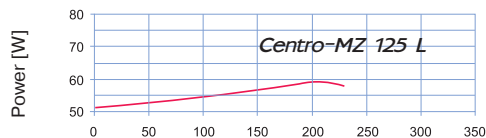

Sound-power level	Octave-frequency band [Hz]								
	Gen	63	125	250	500	1000	2000	4000	8000
L_{WA} to inlet, [dBA]	59	31	52	54	53	49	46	35	30
L_{WA} to outlet, [dBA]	61	35	53	56	60	51	49	35	34
L_{WA} to environment, [dBA]	64	46	60	59	43	33	15	30	28