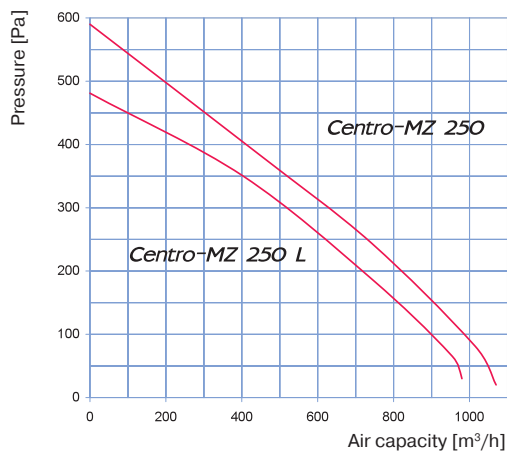

Specifications

Parameters	Centro-MZ 250 L	Centro-MZ 250	Centro-MZ 315 L	Centro-MZ 315
Voltage [V / 50 Hz]	230	230	230	230
Power [W]	134	152	151	185
Current [A]	0.59	0.66	0.66	0.81
Maximum air capacity [m³/h]	980	1070	1330	1540
RPM [min⁻¹]	2785	2765	2680	2730
Sound pressure level at 3 m distance [dBA]	51	52	52	53
Max. operating temperature [°C]	-25 +50	-25 +50	-25 +50	-25 +45
SEC class	B		-	-
Ingress protection rating	IPX4	IPX4	IPX4	IPX4

Sound-power level	Octave-frequency band [Hz]								
	Gen	63	125	250	500	1000	2000	4000	8000
Centro-M 250 L									
L_{WA} to inlet, [dBA]	69	46	59	61	65	62	58	60	54
L_{WA} to outlet, [dBA]	74	49	59	63	66	67	62	64	56
L_{WA} to environment, [dBA]	60	42	54	54	44	37	37	52	45
Centro-M 250									
L_{WA} to inlet, [dBA]	75	60	66	67	67	67	63	56	45
L_{WA} to outlet, [dBA]	76	60	73	71	69	65	66	59	46
L_{WA} to environment, [dBA]	65	58	62	60	47	43	40	47	36