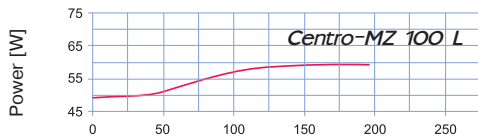

Specifications

Parameters	Centro-MZ 100 L	Centro-MZ 100	Centro-MZ125 L	Centro-MZ 125
Voltage [V / 50 Hz]	230	230	230	230
Power [W]	60	72	60	78
Current [A]	0.37	0.32	0.37	0.34
Maximum air capacity [m³/h]	195	250	230	330
RPM [min⁻¹]	2670	2820	2605	2820
Sound pressure level at 3 m distance [dBA]	35	46	35	46
Max. operating temperature [°C]	-25 +55	-25 +55	-25 +55	-25 +55
SEC class	C			
Ingress protection rating	IPX4	IPX4	IPX4	IPX4

Sound-power level	Octave-frequency band [Hz]								
	Gen	63	125	250	500	1000	2000	4000	8000
L_{WA} to inlet, [dBA]	63	51	57	56	57	51	46	40	29
L_{WA} to outlet, [dBA]	65	54	62	58	61	57	50	45	33
L_{WA} to environment, [dBA]	55	19	14	21	34	42	41	29	17